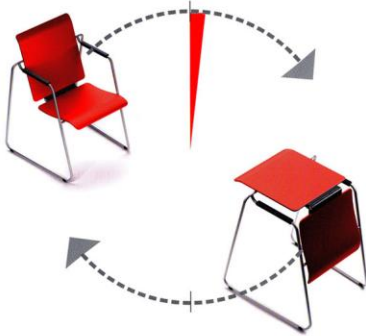

**ST SEATTABLE**<sup>®</sup>  
MODEL ST.L

**TRANSFORM in just 1 second**

1 trolley holds 12 pcs

**SPACE SAVING**

ST.L  
(as chair)

ST.L  
(as table)

RAL 7045 - pigre 2002  
RAL 9010 - pure white

**Frame colours**

AL - alu (default)  
CHR - chrome

**Fabric colours**

FBL - black  
FGR - grey  
FBU - blue  
FBD - bordeaux red  
FRN - green  
FOR - orange  
W11 - dotted grey

**Leather colours**

LGR - grey  
LBL - black