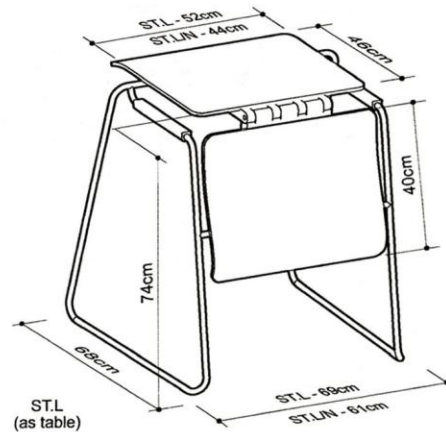

**ST SEATTABLE**<sup>®</sup>  
MODEL ST.L

**TRANSFORM in just 1 second**

1 trolley holds 12 pcs

**SPACE SAVING**

ST.L  
(as chair)

ST.L  
(as table)

RAL 7045 - pigre 2002  
RAL 9010 - pure white

**Frame colours**

AL - alu (default)  
CHR - chrome

**Fabric colours**

FBL - black  
FGR - grey  
FBU - blue  
FBD - bordeaux red  
FRN - green  
FOR - orange  
W11 - dotted grey

**Leather colours**

LGR - grey  
LBL - black