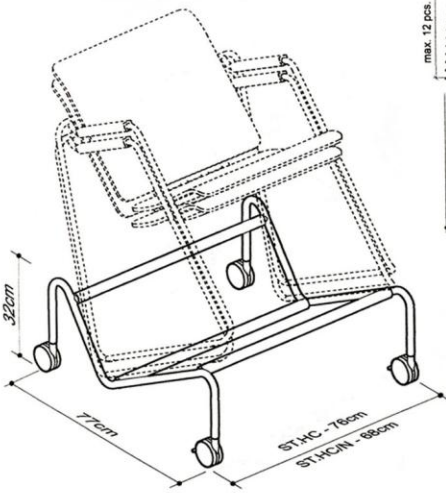

**ST SEATTABLE**<sup>®</sup>  
MODEL ST.L

**TRANSFORM in just 1 second**

1 trolley holds 12 pcs

**SPACE SAVING**

ST.L  
(as chair)

ST.L  
(as table)

RAL 7045 - pigre 2002  
RAL 9010 - pure white

**Frame colours**

AL - alu (default)  
CHR - chrome

**Fabric colours**

FBL - black  
FGR - grey  
FBU - blue  
FBD - bordeaux red  
FRN - green  
FOR - orange  
W11 - dotted grey

**Leather colours**

LGR - grey  
LBL - black