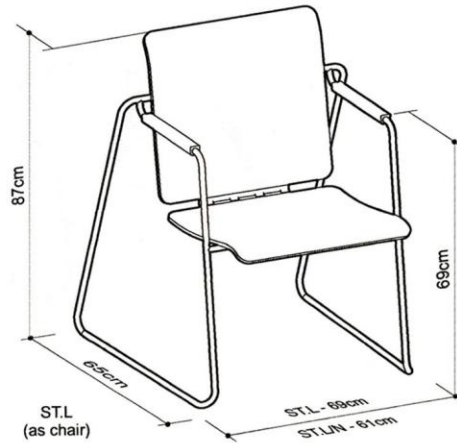

**ST SEATTABLE**<sup>®</sup>  
MODEL ST.L

**TRANSFORM in just 1 second**

1 trolley holds 12 pcs

**SPACE SAVING**

ST.L  
(as chair)

ST.L  
(as table)

RAL 7045 - pigre 2002  
RAL 9010 - pure white

**Frame colours**

AL - alu (default)  
CHR - chrome

**Fabric colours**

FBL - black  
FGR - grey  
FBU - blue  
FBD - bordeaux red  
FRN - green  
FOR - orange  
W11 - dotted grey

**Leather colours**

LGR - grey  
LBL - black