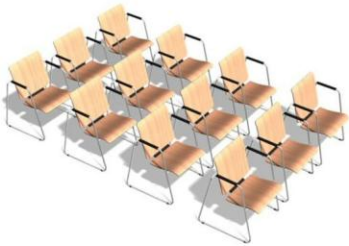

**ST SEATTABLE**<sup>®</sup>  
MODEL ST.L

**TRANSFORM in just 1 second**

1 trolley holds 12 pcs

**SPACE SAVING**

ST.L  
(as chair)

ST.L  
(as table)

RAL 7045 - pigre 2002  
RAL 9010 - pure white

**Frame colours**

AL - alu (default)  
CHR - chrome

**Fabric colours**

FBL - black  
FGR - grey  
FBU - blue  
FBD - bordeaux red  
FRN - green  
FOR - orange  
W11 - dotted grey

**Leather colours**

LGR - grey  
LBL - black