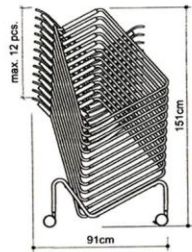

**ST SEATTABLE**<sup>®</sup>  
MODEL ST.L

**TRANSFORM in just 1 second**

1 trolley holds 12 pcs

**SPACE SAVING**

ST.L  
(as chair)

ST.L  
(as table)

RAL 7045 - pigre 2002  
RAL 9010 - pure white

**Frame colours**

AL - alu (default)  
CHR - chrome

**Fabric colours**

FBL - black  
FGR - grey  
FBU - blue  
FBD - bordeaux red  
FRN - green  
FOR - orange  
W11 - dotted grey

**Leather colours**

LGR - grey  
LBL - black