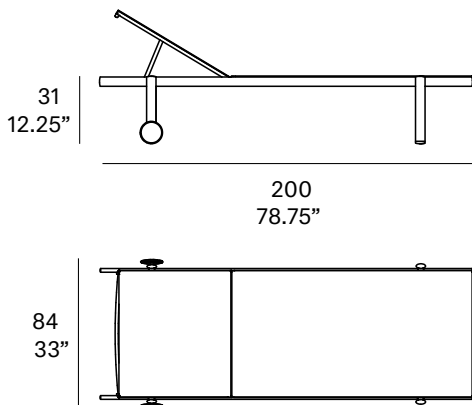

# Up Chaise longue with wheels / tumbona con ruedas

Studio expormim 2020

C200

Chaise longue with wheels made of high resistance extruded aluminum tube. Possibility of customization through a wide variety of self-supporting mesh fabrics completely suitable for outdoor use. Stackable.

## Shipment details

Qty	2 chaise longues (1 box)
Volume	0,65 m3 / 23 ft3
Gross weight	18 kg / 59.5 lb
Net weight	9,5 kg / 21 lb
Item dimensions (width x depth x height)	84 x 200 x 31 cm 33" x 78.75" x 12.25"