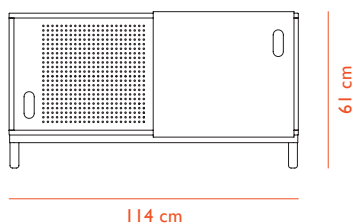

KABINO

The designer Simon Legald has put storage in the hot seat with a series of furniture that solves even more storage needs in the home. The Kabino sideboard's well-considered details are continued in the form of a bedside table, a sideboard with drawers and two dressers with five and six drawers respectively.

Kabino

SIDEBOARD

SIDEBOARD WITH DRAWERS

DRESSER WITH 6 DRAWERS

BEDSIDE TABLE

DESCRIPTION

Kabino is a series of versatile and functional furniture pieces for storage. The many small details of the designs help create a visual break in the uniform surface of the front and add dynamics. All the drawers have a soft close function, which means that they close silently.

DESIGN

Simon Legald, 2013

MATERIAL

Lacquered Ash / MDF / Powder Coated Aluminum

CONSTRUCTION

Kabino comes flat packed and is assembled using the included manual and tools. Kabino is made of painted MDF with an ash frame mounted to its front. Fronts are made of matt lacquered aluminum. Two Kabinos can be stacked on top of each other if the legs are removed. Size of Kabino Sideboard without legs is H 51 x L 114 x D 42 cm. Load capacity of each drawer: ca. 6-8 kg.