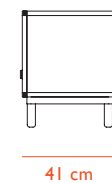

Kabino

SIDEBOARD

SIDEBOARD WITH DRAWERS

DRESSER WITH 6 DRAWERS

BEDSIDE TABLE

DESCRIPTION

Kabino is a series of versatile and functional furniture pieces for storage. The many small details of the designs help create a visual break in the uniform surface of the front and add dynamics. All the drawers have a soft close function, which means that they close silently.

DESIGN

Simon Legald, 2013

MATERIAL

Lacquered Ash / MDF / Powder Coated Aluminum

CONSTRUCTION

Kabino comes flat packed and is assembled using the included manual and tools. Kabino is made of painted MDF with an ash frame mounted to its front. Fronts are made of matt lacquered aluminum. Two Kabinos can be stacked on top of each other if the legs are removed. Size of Kabino Sideboard without legs is H 51 x L 114 x D 42 cm. Load capacity of each drawer: ca. 6-8 kg.