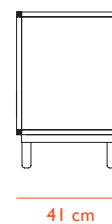

Kabino

SIDEBOARD

SIDEBOARD WITH DRAWERS

DRESSER WITH 6 DRAWERS

BEDSIDE TABLE

DESCRIPTION

Kabino is a series of versatile and functional furniture pieces for storage. The many small details of the designs help create a visual break in the uniform surface of the front and add dynamics. All the drawers have a soft close function, which means that they close silently.

DESIGN

Simon Legald, 2013

MATERIAL

Lacquered Ash / MDF / Powder Coated Aluminum

CONSTRUCTION

Kabino comes flat packed and is assembled using the included manual and tools. Kabino is made of painted MDF with an ash frame mounted to its front. Fronts are made of matt lacquered aluminum. Two Kabinos can be stacked on top of each other if the legs are removed. Size of Kabino Sideboard without legs is H 51 x L 114 x D 42 cm. Load capacity of each drawer: ca. 6-8 kg.