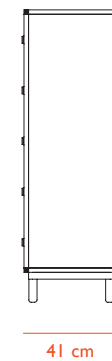

DRESSER WITH 5 DRAWERS