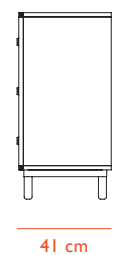

Kabino

SIDEBOARD

SIDEBOARD WITH DRAWERS

DRESSER WITH 6 DRAWERS

BEDSIDE TABLE

DESCRIPTION

Kabino is a series of versatile and functional furniture pieces for storage. The many small details of the designs help create a visual break in the uniform surface of the front and add dynamics. All the drawers have a soft close function, which means that they close silently.

DESIGN

Simon Legald, 2013

MATERIAL

Lacquered Ash / MDF / Powder Coated Aluminum

CONSTRUCTION

Kabino comes flat packed and is assembled using the included manual and tools. Kabino is made of painted MDF with an ash frame mounted to its front. Fronts are made of matt lacquered aluminum. Two Kabinos can be stacked on top of each other if the legs are removed. Size of Kabino Sideboard without legs is H 51 x L 114 x D 42 cm. Load capacity of each drawer: ca. 6-8 kg.