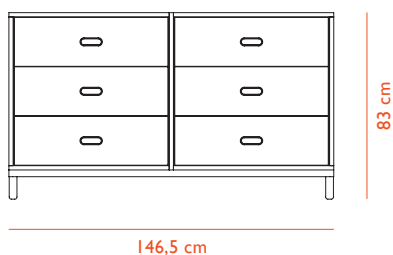

KABINO

The designer Simon Legald has put storage in the hot seat with a series of furniture that solves even more storage needs in the home. The Kabino sideboard's well-considered details are continued in the form of a bedside table, a sideboard with drawers and two dressers with five and six drawers respectively.

Kabino

SIDEBOARD

SIDEBOARD WITH DRAWERS

DRESSER WITH 6 DRAWERS

BEDSIDE TABLE

DESCRIPTION

Kabino is a series of versatile and functional furniture pieces for storage. The many small details of the designs help create a visual break in the uniform surface of the front and add dynamics. All the drawers have a soft close function, which means that they close silently.

DESIGN

Simon Legald, 2013

MATERIAL

Lacquered Ash / MDF / Powder Coated Aluminum

CONSTRUCTION

Kabino comes flat packed and is assembled using the included manual and tools. Kabino is made of painted MDF with an ash frame mounted to its front. Fronts are made of matt lacquered aluminum. Two Kabinos can be stacked on top of each other if the legs are removed. Size of Kabino Sideboard without legs is H 51 x L 114 x D 42 cm. Load capacity of each drawer: ca. 6-8 kg.