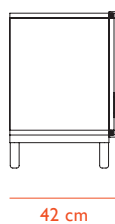

KABINO

The designer Simon Legald has put storage in the hot seat with a series of furniture that solves even more storage needs in the home. The Kabino sideboard's well-considered details are continued in the form of a bedside table, a sideboard with drawers and two dressers with five and six drawers respectively.

Kabino

SIDEBOARD

SIDEBOARD WITH DRAWERS

DRESSER WITH 6 DRAWERS

BEDSIDE TABLE

DESCRIPTION

Kabino is a series of versatile and functional furniture pieces for storage. The many small details of the designs help create a visual break in the uniform surface of the front and add dynamics. All the drawers have a soft close function, which means that they close silently.

DESIGN

Simon Legald, 2013

MATERIAL

Lacquered Ash / MDF / Powder Coated Aluminum

CONSTRUCTION

Kabino comes flat packed and is assembled using the included manual and tools. Kabino is made of painted MDF with an ash frame mounted to its front. Fronts are made of matt lacquered aluminum. Two Kabinos can be stacked on top of each other if the legs are removed. Size of Kabino Sideboard without legs is H 51 x L 114 x D 42 cm. Load capacity of each drawer: ca. 6-8 kg.