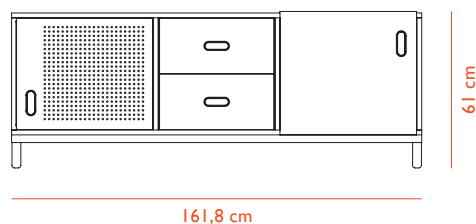

KABINO

The designer Simon Legald has put storage in the hot seat with a series of furniture that solves even more storage needs in the home. The Kabino sideboard's well-considered details are continued in the form of a bedside table, a sideboard with drawers and two dressers with five and six drawers respectively.

Kabino

SIDEBOARD

SIDEBOARD WITH DRAWERS

DRESSER WITH 6 DRAWERS

BEDSIDE TABLE

DESCRIPTION

Kabino is a series of versatile and functional furniture pieces for storage. The many small details of the designs help create a visual break in the uniform surface of the front and add dynamics. All the drawers have a soft close function, which means that they close silently.

DESIGN

Simon Legald, 2013

MATERIAL

Lacquered Ash / MDF / Powder Coated Aluminum

CONSTRUCTION

Kabino comes flat packed and is assembled using the included manual and tools. Kabino is made of painted MDF with an ash frame mounted to its front. Fronts are made of matt lacquered aluminum. Two Kabinos can be stacked on top of each other if the legs are removed. Size of Kabino Sideboard without legs is H 51 x L 114 x D 42 cm. Load capacity of each drawer: ca. 6-8 kg.