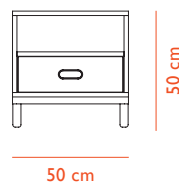

KABINO

The designer Simon Legald has put storage in the hot seat with a series of furniture that solves even more storage needs in the home. The Kabino sideboard's well-considered details are continued in the form of a bedside table, a sideboard with drawers and two dressers with five and six drawers respectively.

Kabino

SIDEBOARD

SIDEBOARD WITH DRAWERS

DRESSER WITH 6 DRAWERS

BEDSIDE TABLE

DESCRIPTION

Kabino is a series of versatile and functional furniture pieces for storage. The many small details of the designs help create a visual break in the uniform surface of the front and add dynamics. All the drawers have a soft close function, which means that they close silently.

DESIGN

Simon Legald, 2013

MATERIAL

Lacquered Ash / MDF / Powder Coated Aluminum

CONSTRUCTION

Kabino comes flat packed and is assembled using the included manual and tools. Kabino is made of painted MDF with an ash frame mounted to its front. Fronts are made of matt lacquered aluminum. Two Kabinos can be stacked on top of each other if the legs are removed. Size of Kabino Sideboard without legs is H 51 x L 114 x D 42 cm. Load capacity of each drawer: ca. 6-8 kg.