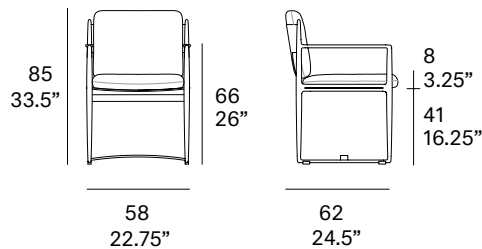

### Shipment details

Qty	1 dining armchair (1 box)
Volume	0,40 m3 / 14 ft3
Gross weight	15 kg / 33 lb
Net weight (1 dining armchair)	11,5 kg / 25.5 lb
Box dimensions (approx.)	64 x 68 x 93 cm 25.25 x 26.75" x 36.5"
Item dimensions (width x depth x height)	58 x 62 x 85 cm 22.75" x 24.5" x 33.5"
COM	cushions: 1 m / 1.09 yd
	(1, 40 - 1,50 m / 54"-59")