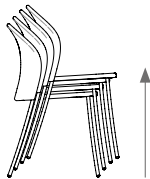

## Hand-woven chair with diamond pattern / silla tejida con patrón diamante

MUT Design, 2020/2022

C097 TA

Chair made of stainless steel tube. Possibility of customization through a wide variety of technical fabrics completely suitable for outdoor use. Handwoven backrest traditionally crafted with high resistance rope. Stackable.

### Shipment details

Qty	2 chairs (1 box)
Volume	0,29 m <sup>3</sup> / 10,2 ft <sup>3</sup>
Gross weight	15 kg / 33 lb
Net weight (1 armchair)	5,5 kg / 12 lb
Box dimensions (approx.)	53 x 60 x 94 cm 20.75" x 23.5" x 37"
Item dimensions (width x depth x height)	48 x 53 x 84 cm 19" x 20.75" x 33"
COM (1,40 - 1,50 m / 54"-59")	cushion: 0,55 m / 0.6 yd