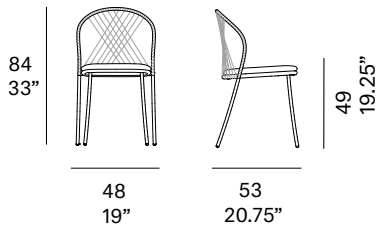

## Hand-woven chair with diamond pattern / silla tejida con patrón diamante

MUT Design, 2020/2022

C097 TA

Chair made of stainless steel tube. Possibility of customization through a wide variety of technical fabrics completely suitable for outdoor use. Handwoven backrest traditionally crafted with high resistance rope. Stackable.

### Shipment details

Qty	2 chairs (1 box)
Volume	0,29 m <sup>3</sup> / 10,2 ft <sup>3</sup>
Gross weight	15 kg / 33 lb
Net weight (1 armchair)	5,5 kg / 12 lb
Box dimensions (approx.)	53 x 60 x 94 cm 20.75" x 23.5" x 37"
Item dimensions (width x depth x height)	48 x 53 x 84 cm 19" x 20.75" x 33"
COM (1,40 - 1,50 m / 54"-59")	cushion: 0,55 m / 0.6 yd