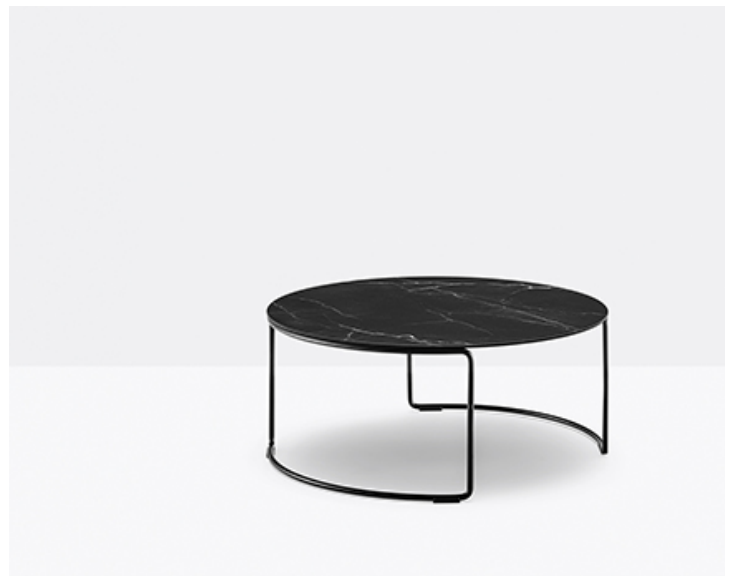

PEDRALI®

CIRCUIT CRTD_69X30

DESIGN:
PEDRALI R&D

The Circuit coffee table is light and versatile. The standout feature is its continuous frame in steel rod $\varnothing$ 12 mm, which section that lays on the floor and the one that supports the top defines a soft and fluid curve. It can be combined with $\varnothing$ 690 round tops in different finishes.

INFORMATION REQUEST