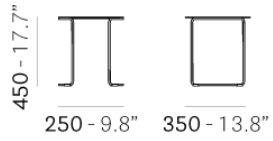

INFORMATION REQUEST

Art. CRTD\_69x30

Ø690 - 27.2"

Art. CRTD\_42x45

Ø425 - 16.7"