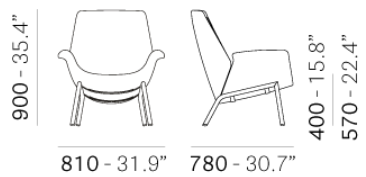

POWDER COATED FRAME (VIEW FINISHES AND MATERIALS)

FABRICS (VIEW FINISHES AND MATERIALS)

FINISHES AND MATERIALS

PRESS