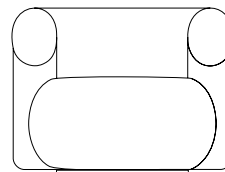

## Collection Overview

**Burra Lounge Chair**

H: 72,5 x W: 95 x D: 79,5 x SH: 42,5 cm

**Burra Lounge Chair w. Return**

H: 72,5 x W: 95 x D: 79,5 x SH: 42,5 cm

### Description

Burra is a sculptural lounge chair with a characteristic soft expression. The rounded seat is fitted with a swivel function with the possibility of an optional return swivel function for additional mobility. Burra is crafted for maximum comfort. Inside, a steel reinforcement structure provides stability and strength, while a combination of elastic bands, hard molded foam and soft molded foam ensures soft seating comfort.