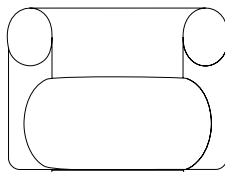

## **A chair collection that is a study in softness**

A visually characteristic design, the Burra collection demanded an equally characteristic name. Short for burrata, the round and famously soft Italian cheese, Burra invites you into its enveloping embrace with its exceptionally comfortable seat and pleasant aesthetic. As implied by its name, the design is a study in softness. Distinguished by its accentuated round seat and enveloping back and armrest, the plump design offers meticulous seating comfort while the charismatic appearance makes a compelling impact in any setting.

## Collection Overview

**Burra Lounge Chair**

H: 72,5 x W: 95 x D: 79,5 x SH: 42,5 cm

**Burra Lounge Chair w. Return**

H: 72,5 x W: 95 x D: 79,5 x SH: 42,5 cm