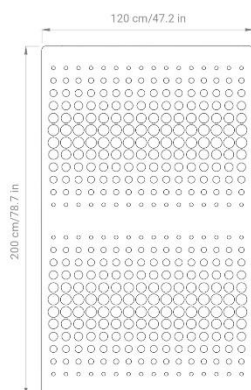

NAME:

CUT-OUT baffle

DESCRIPTION:

Thermobonded sound-absorbing monomateric panel

APPLICATION

- Suspended with cables

STANDARD DIMENSIONS:

XL DIMENSIONS:

CUSTOMIZED CUT:

DIMENSIONS:

- L 120 x H 198 x THK 0,8 cm - L 47.2 x H 78 x THK 0.32 in
- L 120 x H 280 x THK 0,8 cm - L 47.2 x H 110.2 x THK 0.32 in

NOTE: *Laser cuts can be made with customized dimensions*