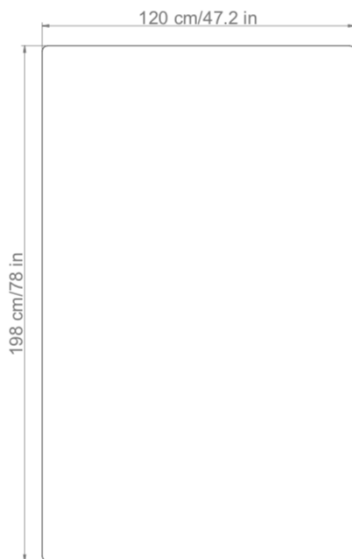

NAME:

CUT-OUT baffle

DESCRIPTION:

Thermobonded sound-absorbing monomateric panel

APPLICATION

- Suspended with cables

STANDARD DIMENSIONS:

XL DIMENSIONS:

CUSTOMIZED CUT:

DIMENSIONS:

- L 120 x H 198 x THK 0,8 cm - L 47.2 x H 78 x THK 0.32 in
- L 120 x H 280 x THK 0,8 cm - L 47.2 x H 110.2 x THK 0.32 in

NOTE: *Laser cuts can be made with customized dimensions*