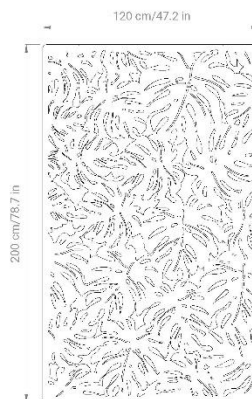

CUSTOMIZED CUT:

DIMENSIONS:

- L 120 x H 198 x THK 0,8 cm - L 47.2 x H 78 x THK 0.32 in
- L 120 x H 280 x THK 0,8 cm - L 47.2 x H 110.2 x THK 0.32 in

NOTE: *Laser cuts can be made with customized dimensions*