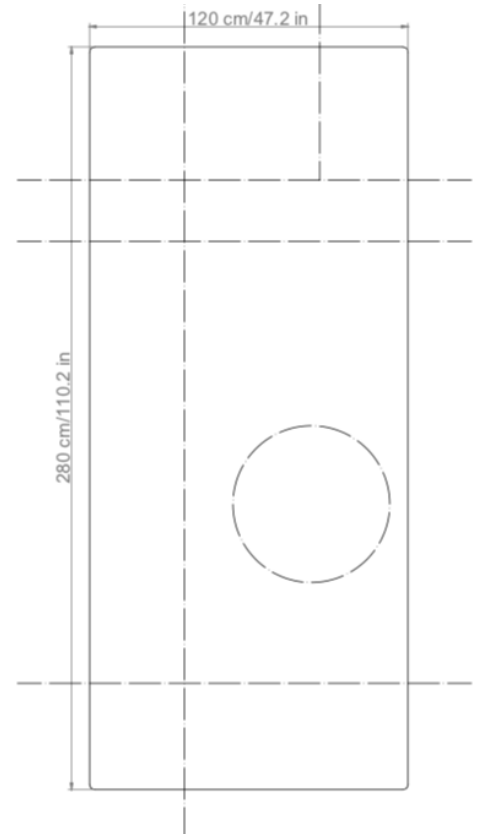

NAME:

CUT-OUT baffle

DESCRIPTION:

Thermobonded sound-absorbing monomateric panel

APPLICATION

- Suspended with cables

STANDARD DIMENSIONS:

XL DIMENSIONS:

CUSTOMIZED CUT:

DIMENSIONS:

- L 120 x H 198 x THK 0,8 cm - L 47.2 x H 78 x THK 0.32 in
- L 120 x H 280 x THK 0,8 cm - L 47.2 x H 110.2 x THK 0.32 in

NOTE: *Laser cuts can be made with customized dimensions*