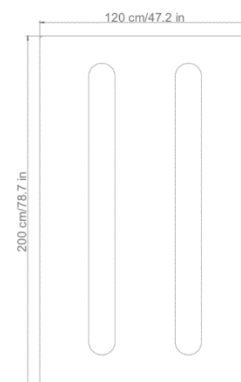

NAME:

CUT-OUT baffle

DESCRIPTION:

Thermobonded sound-absorbing monomateric panel

APPLICATION

- Suspended with cables

STANDARD DIMENSIONS:

XL DIMENSIONS:

CUSTOMIZED CUT:

DIMENSIONS:

- L 120 x H 198 x THK 0,8 cm - L 47.2 x H 78 x THK 0.32 in
- L 120 x H 280 x THK 0,8 cm - L 47.2 x H 110.2 x THK 0.32 in

NOTE: *Laser cuts can be made with customized dimensions*