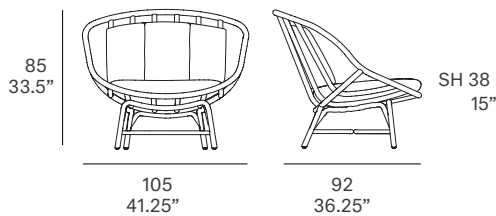

# Armadillo Armchair / sillón

MUT Design, 2020

T030

Armchair with structure made of peeled and tinted natural rattan 34 mm/1.34" in diameter. Seat and backrest manufactured in peeled and tinted natural rattan 32 mm/1.26" in diameter. Finished with a three step coating (dye, base coat and top coat) highly resistant to solar radiation thanks to UV filters. Cushion with upholstery available in faux leather, virgin wool fabrics, velvet and polypropylene. Protective caps with removable plastic-felt inserts.

## Shipment details

|   |  |
|---|--|
| Qty   | 1 armchair (1 box)                         |
| Volume                                      | 1,1 m <sup>3</sup> / 38.85 ft <sup>3</sup> |
| Gross weight                                | 22 kg / 48.5 lb                            |
| Net weight                                  | 13 kg / 28.75 lb                           |
| Item dimensions<br>(width x depth x height) | 105x 92 x 85 cm<br>41.25" x 36.25" x 33.5" |
| COM<br>(1, 40 - 1,50 m / 54"-59")           | cushions: 3 m / 3.9 yd                     |