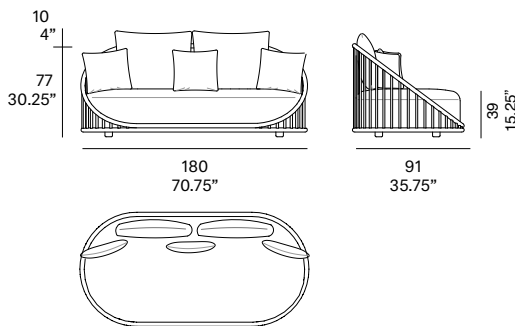

indoor

Cask Loveseat / sofá 2 plazas

NORM Architects, 2021

T092 B

Loveseat with structure made of peeled and tinted natural rattan of 34 mm/1.34" diameter. Backrest manufactured in peeled and tinted natural rattan of 20 mm/0.79" diameter. Finished with a three step water-based coating (dye, base coat and top coat) highly resistant to solar radiation thanks to UV filters. Possibility of customization through a wide variety of high performance technical fabrics. Protective caps with removable plastic-felt inserts. 3 loose cushions 45x45 cm/17.75"x 17.75" included.

Shipment details

Qty	1 sofa (1 box)
Volume	1,44 m ³ / 50.9 ft ³
Gross weight	54 kg / 119 lb
Net weight	46 kg / 101.4 lb
Box dimensions (approx.)	185 x 97 x 80 cm 72.75" x 38.25" x 31.5"
Item dimensions (width x depth x height)	180 x 91 x 77 cm 70.75" x 35.75" x 30.25"
COM (1, 40 - 1,50 m / 54"-59")	cushions: 6 m / 6.6 yd loose cushions: 1,5 m / 1.6 yd