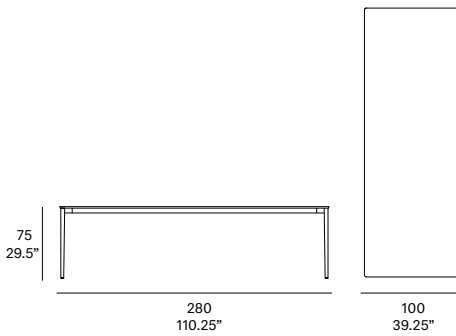

Shipment details

Qty	1 dining table (1 box)
Volume	0,28 m ³ / 9.9 ft ³
Gross weight	51 kg / 112.4 lb
Net weight	37 kg / 81.6 lb
Item dimensions (width x depth x height)	250 x 100 x 75 cm 98.5" x 39.25" x 29.5"

Tabletop options:

- veneered top 12 mm/0.47" thick.

- lacquered top 12 mm/0.47" thick.

expormim

Expormim S.A.
Pol. Ind. Jaime I
46640 Moixent (Valencia) Spain
+34 962 295 144/5
export@expormim.com
www.expormim.com

Expormim USA LLC
(212) 204-8572
usa@expormim.com
www.expormim.com

4/7

indoor

Nude indoor Rectangular dining table / mesa rectangular

Studio expormim, 2021

T620 280

Structure made of stainless steel tube, finished with polyester powder. The tabletop is available in European oak veneer top and lacquered top version (MDF). Tabletop thickness: 12 mm/0.47" thick. Delivered unassembled.

Shipment details

Qty	1 dining table (1 box)
Volume	0,35 m ³ / 12.4 ft ³
Gross weight	56 kg / 123.5 lb
Net weight	41 kg / 90.4 lb
Item dimensions (width x depth x height)	280 x 100 x 75 cm 110.25" x 39.25" x 29.5"