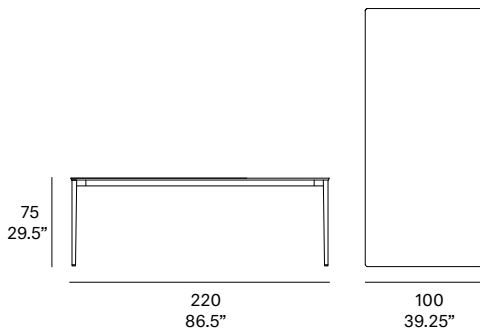

Shipment details

Qty	1 dining table (1 box)
Volume	0,21 m ³ / 7.4 ft ³
Gross weight	44 kg / 97 lb
Net weight	29 kg / 63.9 lb
Item dimensions (width x depth x height)	190 x 100 x 75 cm 74.75" x 39.25" x 29.5"

Expormim USA LLC
(212) 204-8572
usa@expormim.com
www.expormim.com

2/7

indoor

Nude indoor Rectangular dining table / mesa rectangular

Studio expormim, 2021

T620 220

Structure made of stainless steel tube, finished with polyester powder. The tabletop is available in European oak veneer top and lacquered top version (MDF). Tabletop thickness: 12 mm/0.47" thick. Delivered unassembled.

Shipment details

Qty	1 dining table (1 box)
Volume	0,26 m ³ / 9.2 ft ³
Gross weight	47 kg / 103.6 lb
Net weight	33 kg / 72.8 lb
Item dimensions (width x depth x height)	220 x 100 x 75 cm 86.5" x 39.25" x 29.5"