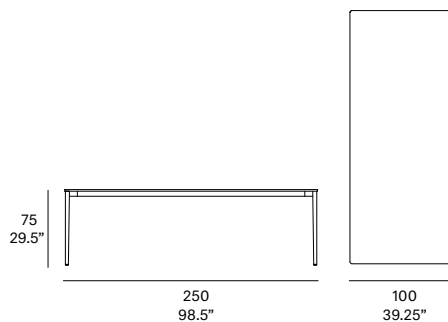

Shipment details

Qty	1 dining table (1 box)
Volume	0,26 m ³ / 9.2 ft ³
Gross weight	47 kg / 103.6 lb
Net weight	33 kg / 72.8 lb
Item dimensions (width x depth x height)	220 x 100 x 75 cm 86.5" x 39.25" x 29.5"

Expormim USA LLC
(212) 204-8572
usa@expormim.com
www.expormim.com

3/7

indoor

Nude indoor Rectangular dining table / mesa rectangular

Studio expormim, 2021

T620 250

Structure made of stainless steel tube, finished with polyester powder. The tabletop is available in European oak veneer top and lacquered top version (MDF). Tabletop thickness: 12 mm/0.47" thick. Delivered unassembled.

Shipment details

Qty	1 dining table (1 box)
Volume	0,28 m ³ / 9.9 ft ³
Gross weight	51 kg / 112.4 lb
Net weight	37 kg / 81.6 lb
Item dimensions (width x depth x height)	250 x 100 x 75 cm 98.5" x 39.25" x 29.5"