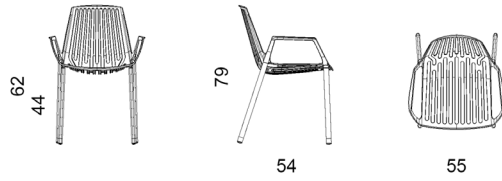

IN_OUT_ALUMINIUM
MADE IN ITALY

RION - 850	
Characteristics	Armchair in painted aluminium
Design	Andrea Radice & Folco Orlandini
Dimension	cm 55 x 54 x 44/62/79 h
Indoor	yes
Outdoor	yes
Structure	die-cast and extruded aluminium
Colours of structure	white, black, powder grey, metallic grey, pearly gold, light blue, coral red, sage green
Paint finishes	polyurethane or polyester powders
Stackability	yes (8 units)
Stackability elements	polyethylene
Feet	polyethylene
Brutto weight	25 Kg
Package Dimesion and volume	cm 59 x 73 x 89 h - 0,383
Units per package	4 assembled units
Maintenance	as stated in the quality guarantee
Quality guarantee	2 years

fastIN_OUT_ALUMINIUM
MADE IN ITALY

RION - 851	
Characteristics	Chair in painted aluminium
Design	Andrea Radice & Folco Orlandini
Dimension	cm 47 x 54 x 44/79 h
Indoor	yes
Outdoor	yes
Structure	die-cast and extruded aluminium
Colours of structure	white, black, powder grey, metallic grey, pearly gold, light blue, coral red, sage green
Paint finishes	polyurethane or polyester powders
Stackability	yes (8 units)
Stackability elements	polyethylene
Feet	polyethylene
Brutto weight	22 Kg
Packaging dimension and volume	cm 87 x 73 x 51 h - 0,324
Units per package	4 assembled units
Maintenance	as stated in the quality guarantee
Quality guarantee	2 years