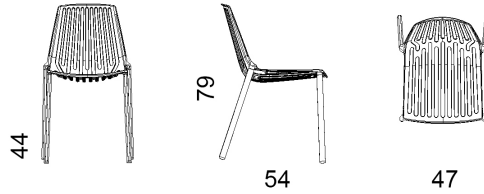

IN_OUT_ALUMINIUM
MADE IN ITALY

RION - 850	
Characteristics	Armchair in painted aluminium
Design	Andrea Radice & Folco Orlandini
Dimension	cm 55 x 54 x 44/62/79 h
Indoor	yes
Outdoor	yes
Structure	die-cast and extruded aluminium
Colours of structure	white, black, powder grey, metallic grey, pearly gold, light blue, coral red, sage green
Paint finishes	polyurethane or polyester powders
Stackability	yes (8 units)
Stackability elements	polyethylene
Feet	polyethylene
Brutto weight	25 Kg
Package Dimesion and volume	cm 59 x 73 x 89 h - 0,383
Units per package	4 assembled units
Maintenance	as stated in the quality guarantee
Quality guarantee	2 years

fastIN_OUT_ALUMINIUM
MADE IN ITALY

RION - 851	
Characteristics	Chair in painted aluminium
Design	Andrea Radice & Folco Orlandini
Dimension	cm 47 x 54 x 44/79 h
Indoor	yes
Outdoor	yes
Structure	die-cast and extruded aluminium
Colours of structure	white, black, powder grey, metallic grey, pearly gold, light blue, coral red, sage green
Paint finishes	polyurethane or polyester powders
Stackability	yes (8 units)
Stackability elements	polyethylene
Feet	polyethylene
Brutto weight	22 Kg
Packaging dimension and volume	cm 87 x 73 x 51 h - 0,324
Units per package	4 assembled units
Maintenance	as stated in the quality guarantee
Quality guarantee	2 years