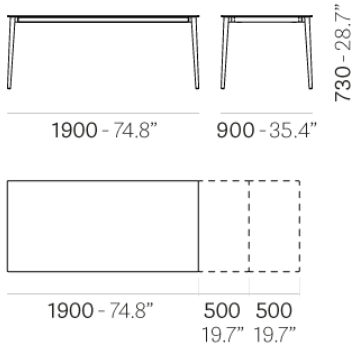

TOP FINISHES

FRAME FINISHES

FINISHES AND MATERIALS

PRESS