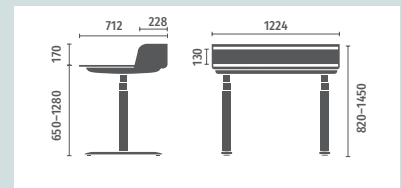

Rounded corners, organic design

Two harmonious colour designs

Ergonomic

The motorised height-adjustable desk adapts to the user's working height and thus offers the best ergonomic comfort – whether the user is sitting or standing. The sophisticated technology enables precise adjustment and ensures perfect stability even in the top desk position.

Continuously height-adjustable from 650 to 1280 mm

Intuitive control

Compact

Due to its compact dimensions, the desk fits into any room and, at the same time, offers enough space for larger technical installations. The integrated shelf as a second level is ideal for accommodating an additional monitor, for example.

Desktop dimensions: W: 1200 x D: 700 mm
Shelf dimensions: W: 1200 x D: 170 mm

Power and data cabling

All cables can run neatly from the desk via a slot and cable grommet punched into the felt element. Velcro strips or a cable net (280 x 200 mm) is available for organising the cables under the desktop.

Drawers

The optional drawer made of PET felt (to match the privacy screen) with metal housing can be mounted under the desktop. Internal dimensions: 210 x 297 x 70 mm, lockable as an option