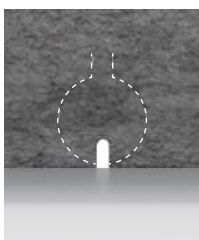

Continuously height-adjustable from 650 to 1280 mm

Intuitive control

Compact

Due to its compact dimensions, the desk fits into any room and, at the same time, offers enough space for larger technical installations. The integrated shelf as a second level is ideal for accommodating an additional monitor, for example.

Desktop dimensions: W: 1200 x D: 700 mm
Shelf dimensions: W: 1200 x D: 170 mm

Power and data cabling

All cables can run neatly from the desk via a slot and cable grommet punched into the felt element. Velcro strips or a cable net (280 x 200 mm) is available for organising the cables under the desktop.