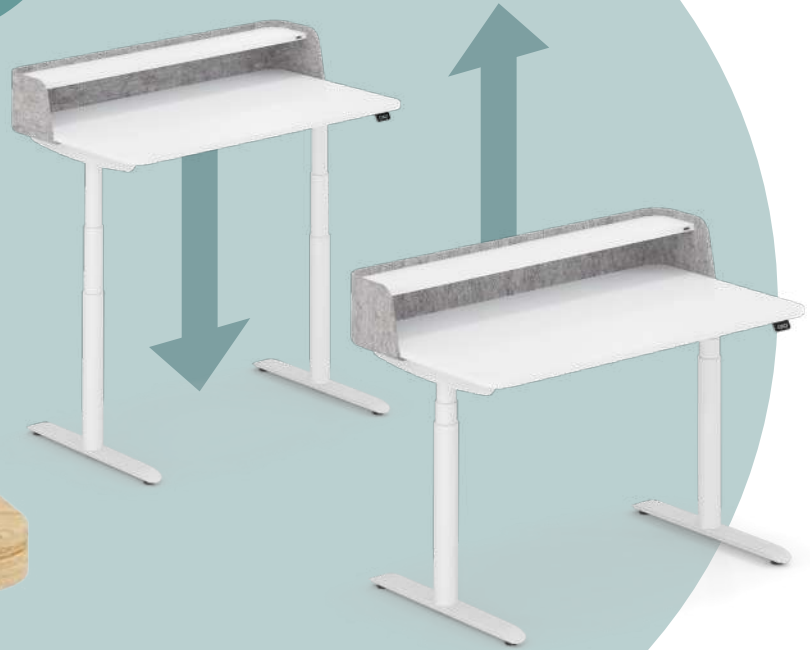

sedus

NEW

available
from 01.05.2021

Height-adjustable
sitting/standing desk

se:desk home

homely
ergonomic
compact

Homely

Elegant design, clear lines and state-of-the-art materials are the distinguishing features of the work desk for the home office. The rounded desktop and the privacy screen made of sustainable PET felt enhance the homely character.

Rounded corners, organic design

Two harmonious colour designs

Ergonomic

The motorised height-adjustable desk adapts to the user's working height and thus offers the best ergonomic comfort – whether the user is sitting or standing. The sophisticated technology enables precise adjustment and ensures perfect stability even in the top desk position.

Continuously height-adjustable from 650 to 1280 mm

Intuitive control

Compact

Due to its compact dimensions, the desk fits into any room and, at the same time, offers enough space for larger technical installations. The integrated shelf as a second level is ideal for accommodating an additional monitor, for example.

Drawers

The optional drawer made of PET felt (to match the privacy screen) with metal housing can be mounted under the desktop. Internal dimensions: 210 x 297 x 70 mm, lockable as an option