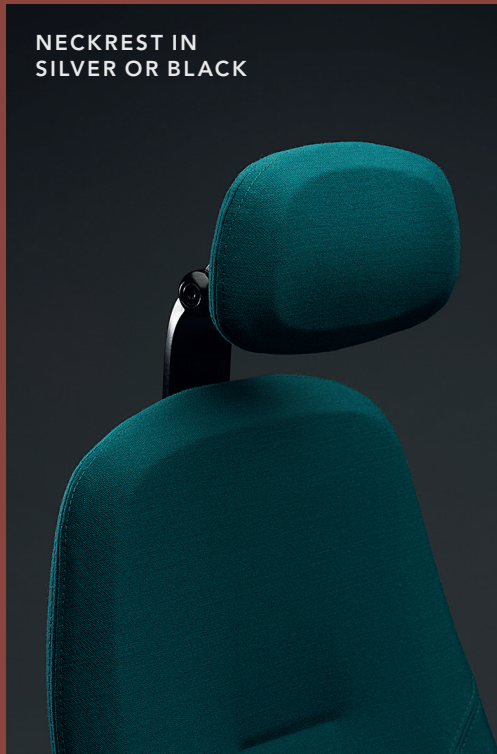

OPTIONS

NECKREST IN SILVER OR BLACK