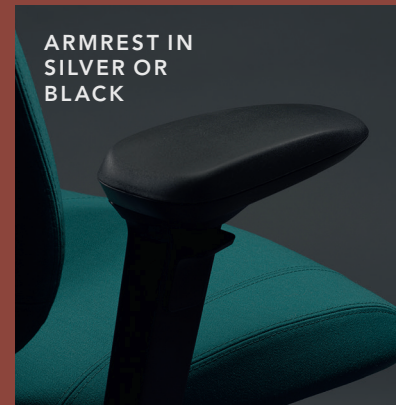

CASTORS FOR HARD OR SOFT FLOORS